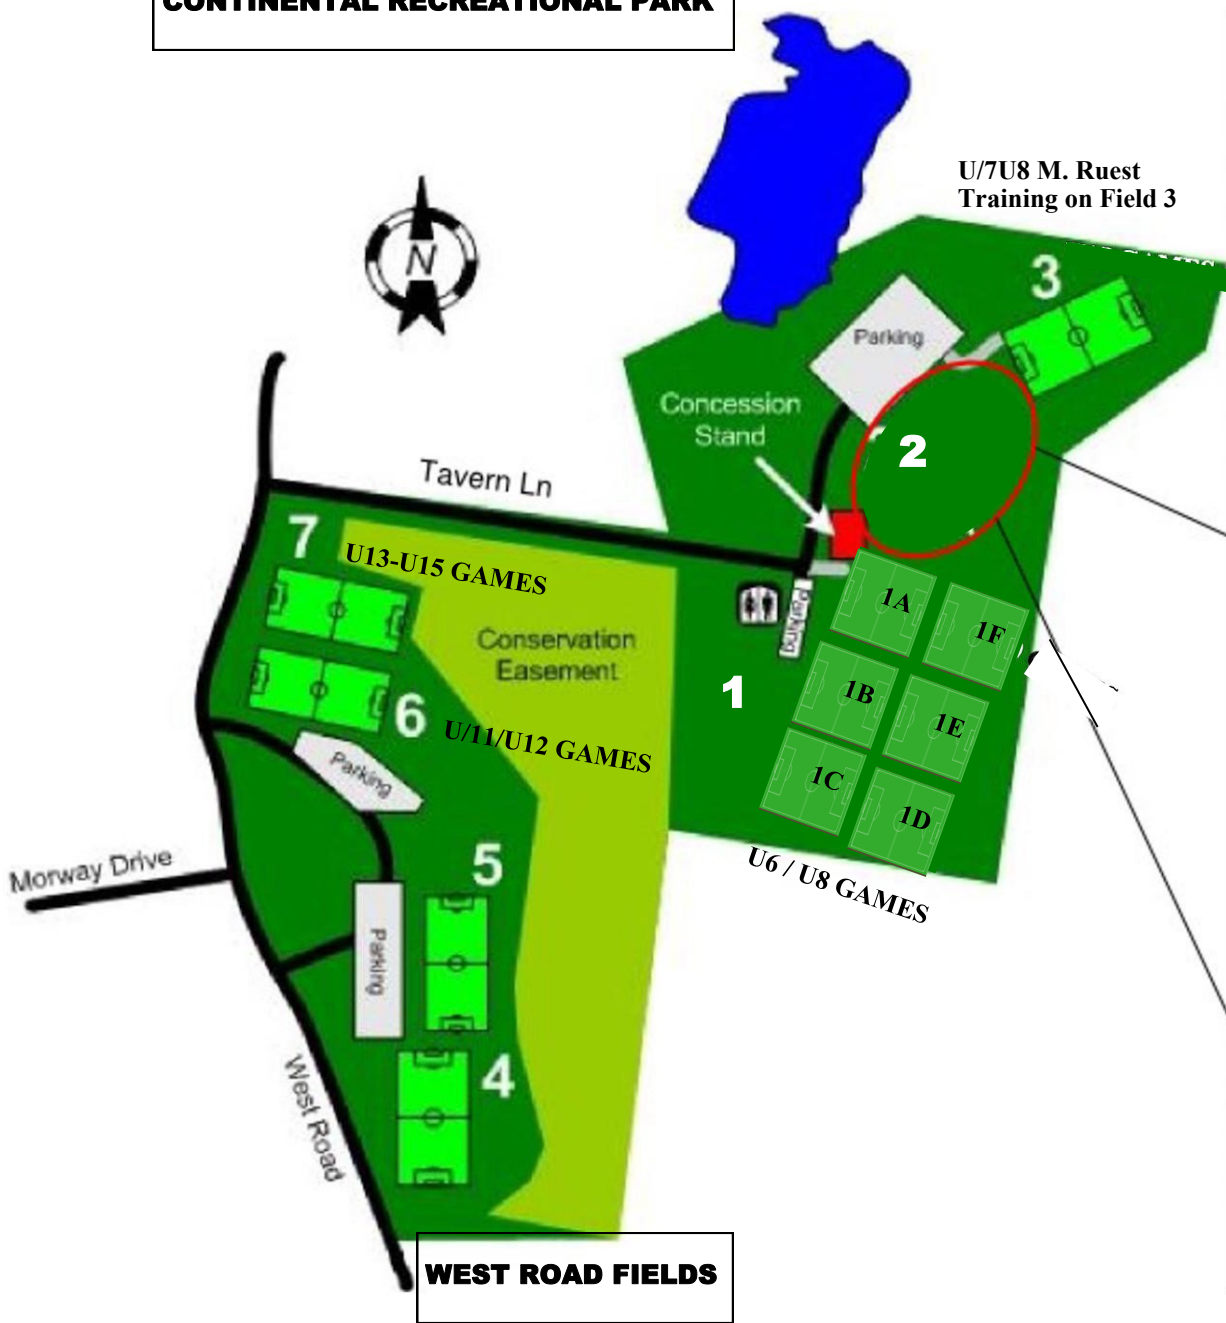

**CONTINENTAL RECREATIONAL PARK**

**WEST ROAD FIELDS**

U/5U6 Games: 9:30 AM,  
10:30 AM on Fields 1A  
through 1F; 2A-1, 2A-2

U7/U8 Games: 11:45 AM  
1A through 1F; 2A-1, 2A-2

**GARAGE**

U9/U10 Games

U3/U4 Training:  
8:30 AM on Field 2A

**PAVILION**

**HILL AREA**