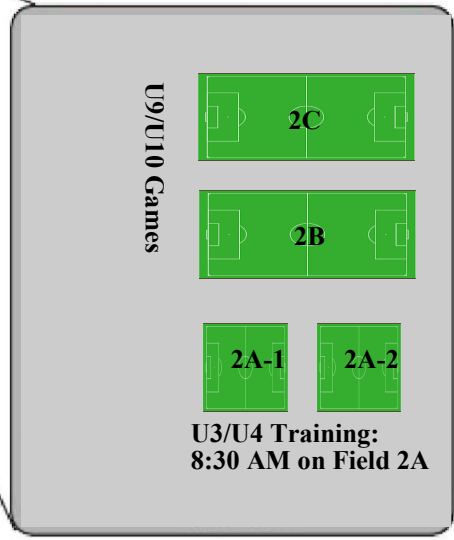

**CONTINENTAL RECREATIONAL PARK**

**WEST ROAD FIELDS**

U/5U6 Games: 9:30 AM,  
10:30 AM on Fields 1A  
through 1F; 2A-1, 2A-2

U7/U8 Games: 11:45 AM  
1A through 1F; 2A-1, 2A-2

**GARAGE**

U9/U10 Games

U3/U4 Training:  
8:30 AM on Field 2A

**PAVILION**

**HILL AREA**